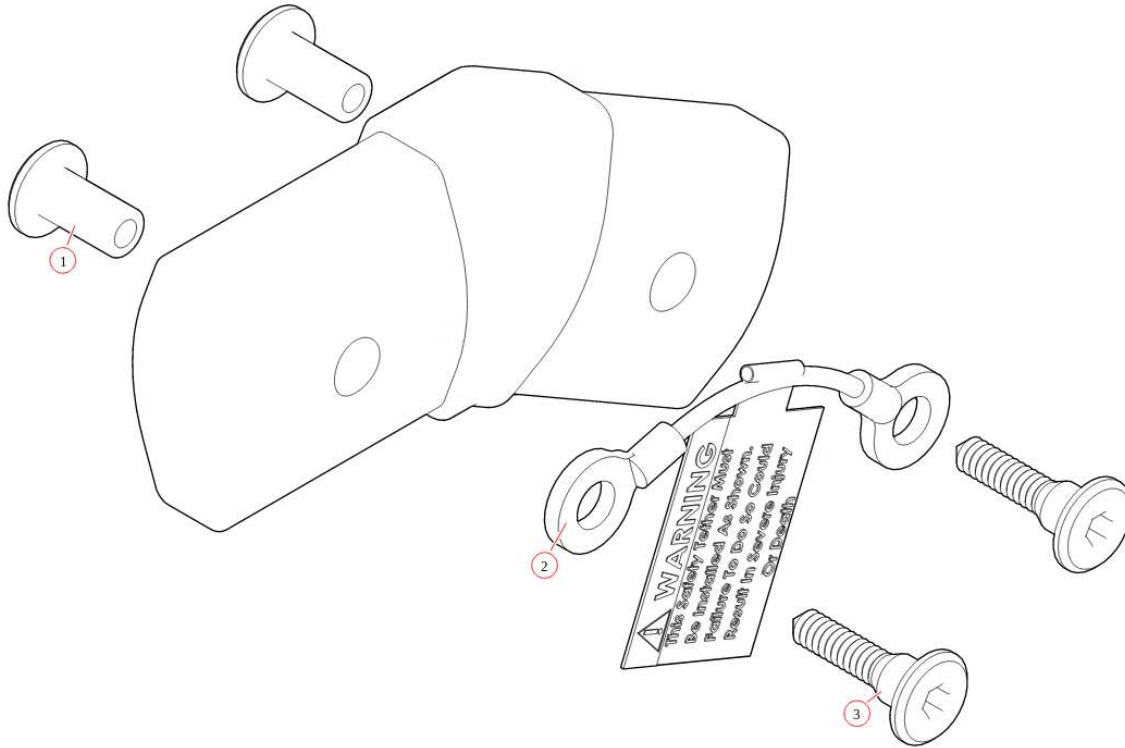

Casting, Aluminum 30 Flat Elbow

Product #: 76900

76900

76900 - 30° Aluminum Flat Elbow w/ Bolts

Bom Id	Part #	Description	Qty
1	18719	Nut. 1/4-20 Cap Conn Nut Clear Zinc - Post bolt for 90 degree corners	2
2	103766	Tether. Cable with Install Label for offset Elbows	1
3	18718	Bolt. 1/4-20 x 1 3/16 Bolt Clear Zinc - Post bolt for 90 degree corners	2