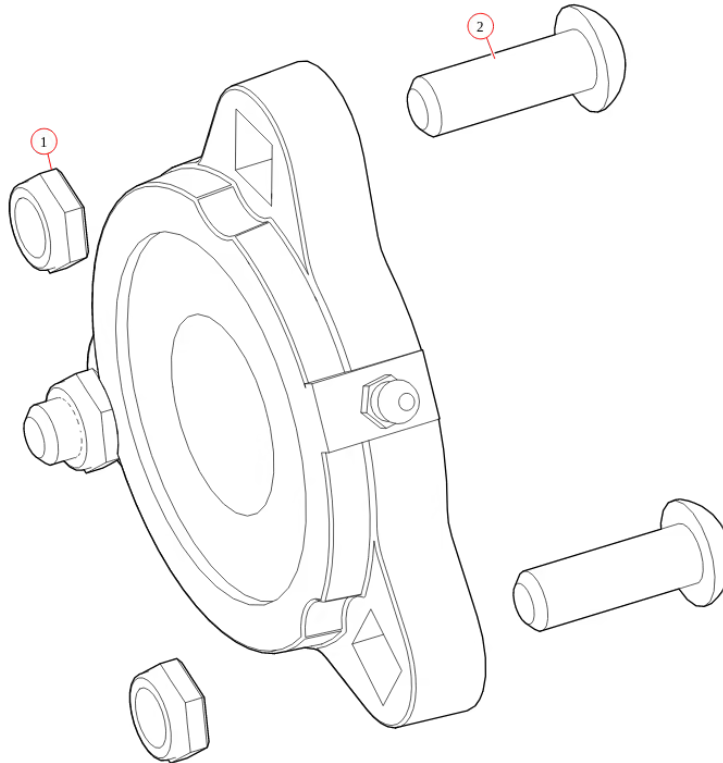

Pivot, UB Assembly 6 Spr Passenger-Old Style

Product #: 46080

46080

46080 Pivot, UB Assembly 6 Spr Passenger

Bom Id	Part #	Description	Qty
1	46370	Pivot Pin. for 5 & 6-Spring Roller Bearing - Passenger	1
2	47800	Bearing. Carrier Underbody Flanged	2
3	47230	Spring. Spiral Torsion Spring 1 1/4"	6
4	18540	Pin. 1/2" x 5-1/4" Clevis	1
5	46020	Pivot Box. Aluminum 5/6UB. Passenger Side	1

47800

47800 Bearing, Carrier Underbody Flanged

Bom Id	Part #	Description	Qty
1	18628	Nut. Nylock nut 3/8" Jamb Nut	2
2	18242	Bolt. 3/8"-16 x 1 1/8" Button Head	2