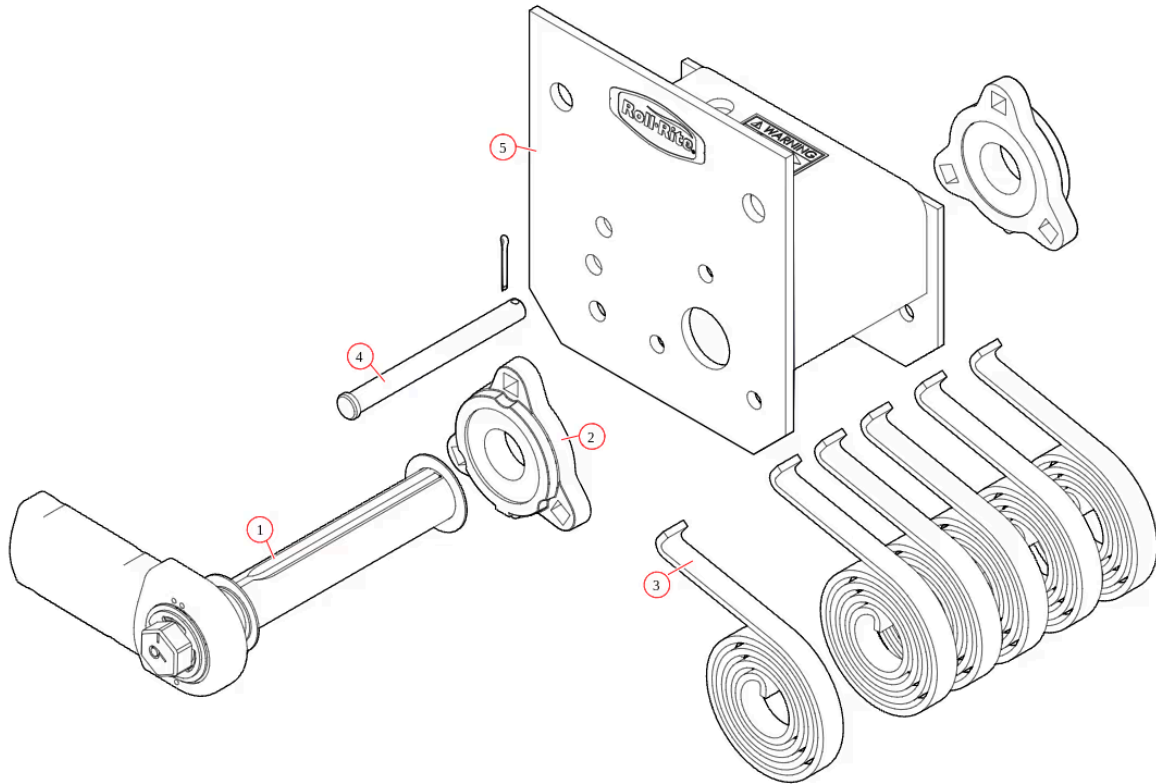

Pivot, UB Assembly 6 Spr Passenger-Old Style

Product #: 46080

46080

46080 Pivot, UB Assembly 6 Spr Passenger

Bom Id	Part #	Description	Qty
1	46370	Pivot Pin. for 5 & 6-Spring Roller Bearing - Passenger	1
2	47800	Bearing. Carrier Underbody Flanged	2
3	47230	Spring. Spiral Torsion Spring 1 1/4"	6
4	18540	Pin. 1/2" x 5-1/4" Clevis	1
5	46020	Pivot Box. Aluminum 5/6UB. Passenger Side	1

47800

47800 Bearing, Carrier Underbody Flanged

Bom Id	Part #	Description	Qty
1	18628	Nut. Nylock nut 3/8" Jamb Nut	2
2	18242	Bolt. 3/8"-16 x 1 1/8" Button Head	2